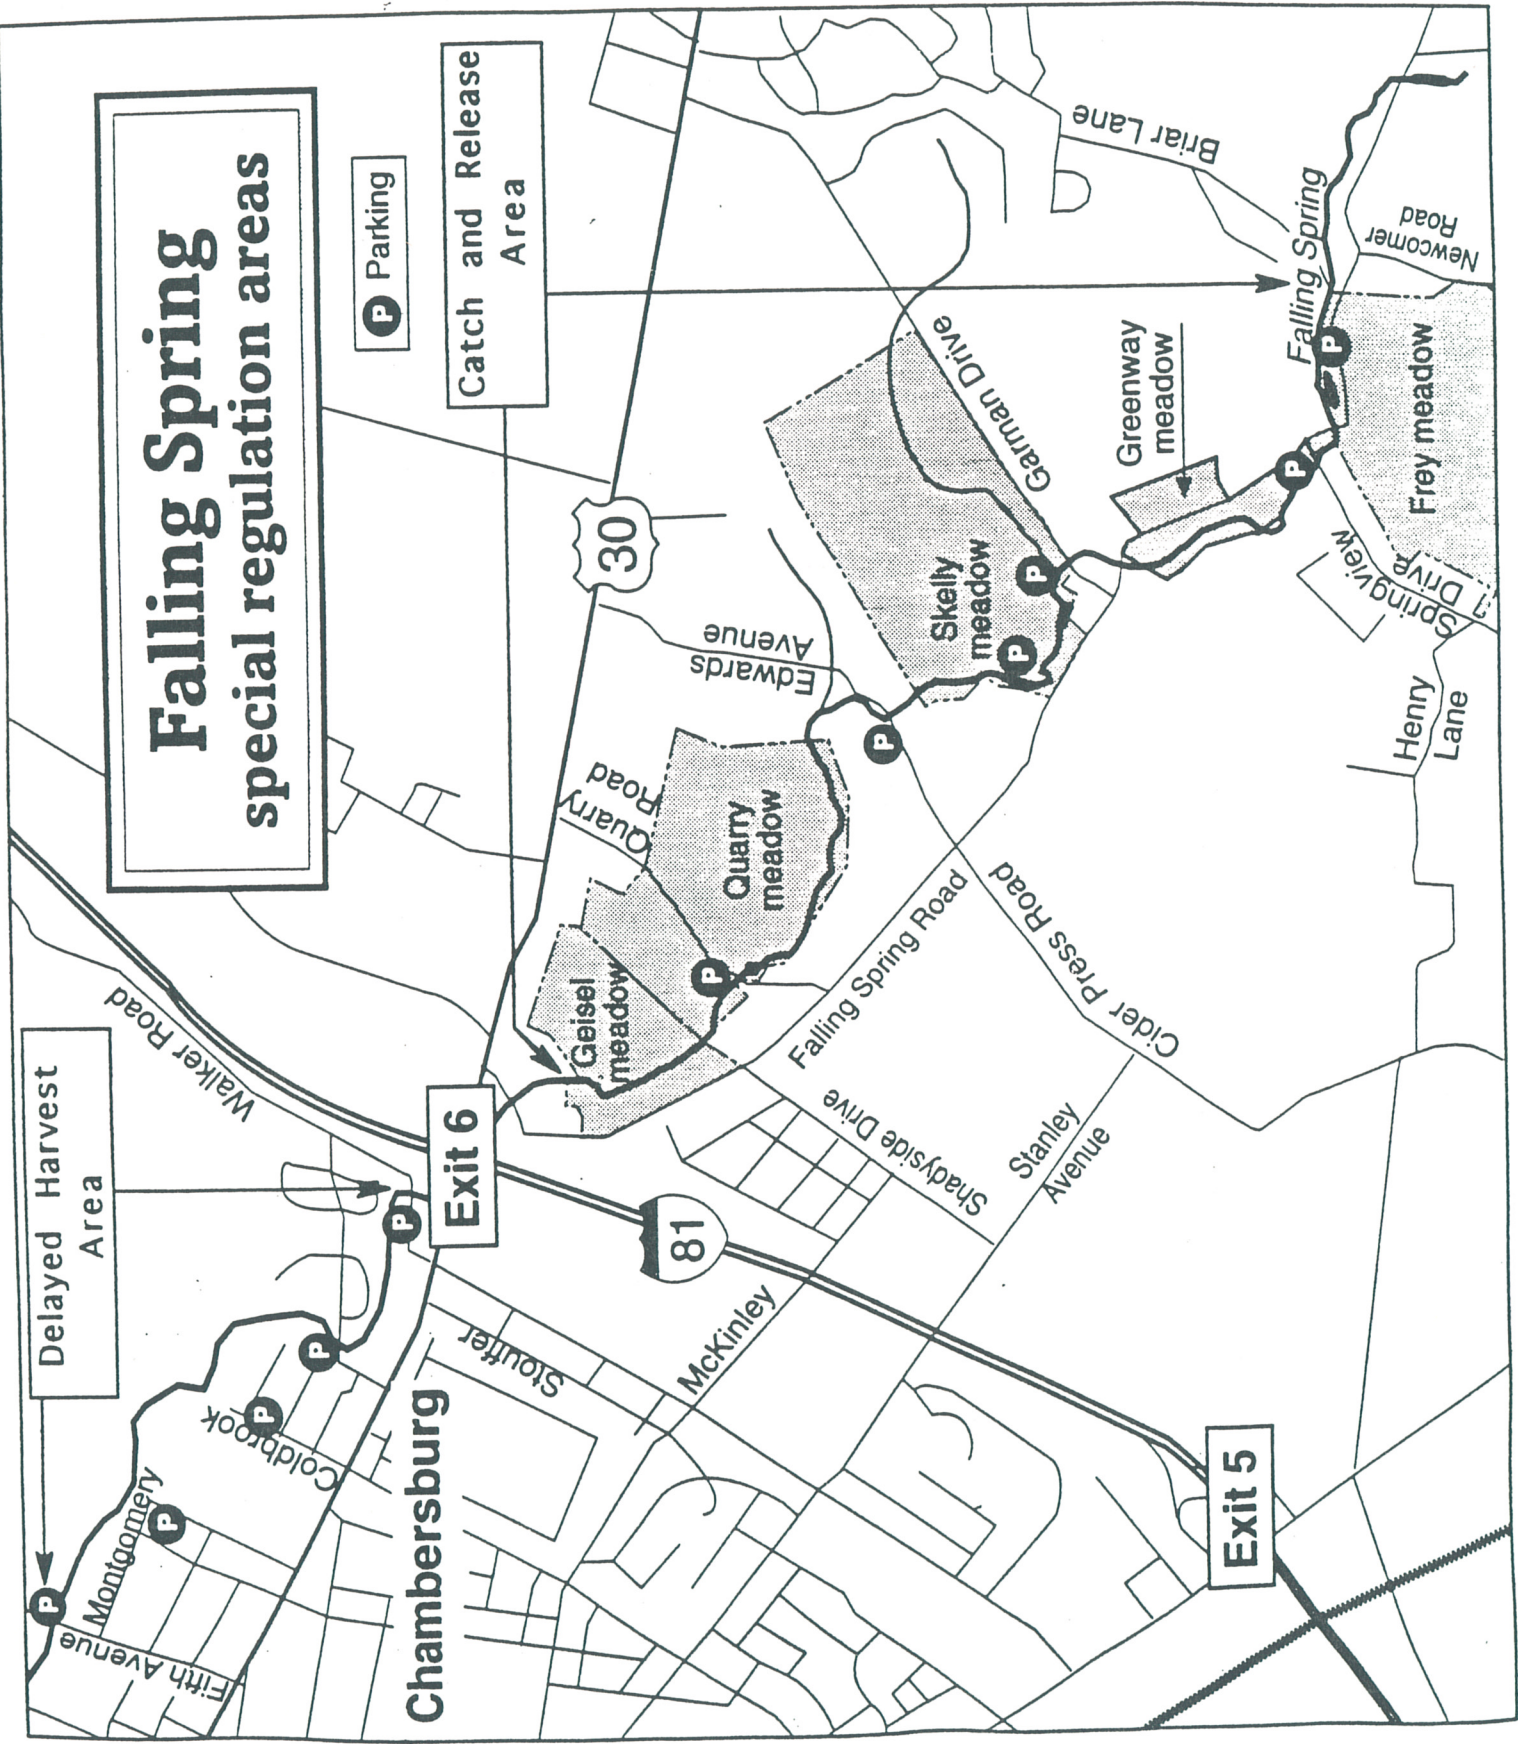

# Falling Spring special regulation areas

**P** Parking

Catch and Release Area

Delayed Harvest Area

Exit 6

81

Exit 5

Chambersburg

Falling Spring

Frey meadow

Edwards Avenue

Quarry Road

Quarry meadow

Geisel meadow

Falling Spring Road

Shadyside Drive

Stanley Avenue

Cider Press Road

Gorman Drive

Skelly meadow

Greenway meadow

Henry Lane

Springview Drive

Newcomer Road

Briar Lane

Walker Road

Coldbrook

Montgomery

Fifth Avenue

Stoutter

McKinley